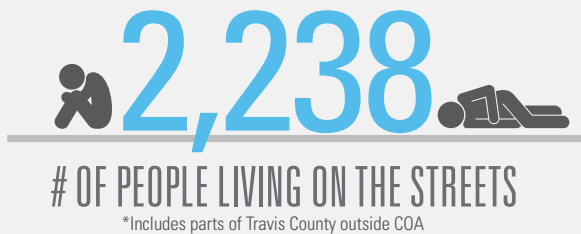

AUSTIN AT A GLANCE

AFFORDABLE HOUSING 2021

DEMOGRAPHICS

SUBSIDIZED HOUSING

COST OF LIVING

RENTER VS. OWNER

HOMELESSNESS

POVERTY RATE