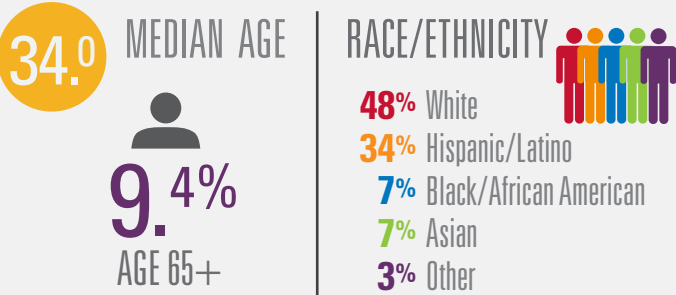

AUSTIN AT A GLANCE

AFFORDABLE HOUSING 2021

DEMOGRAPHICS

SUBSIDIZED HOUSING

COST OF LIVING

RENTER VS. OWNER

HOMELESSNESS

POVERTY RATE